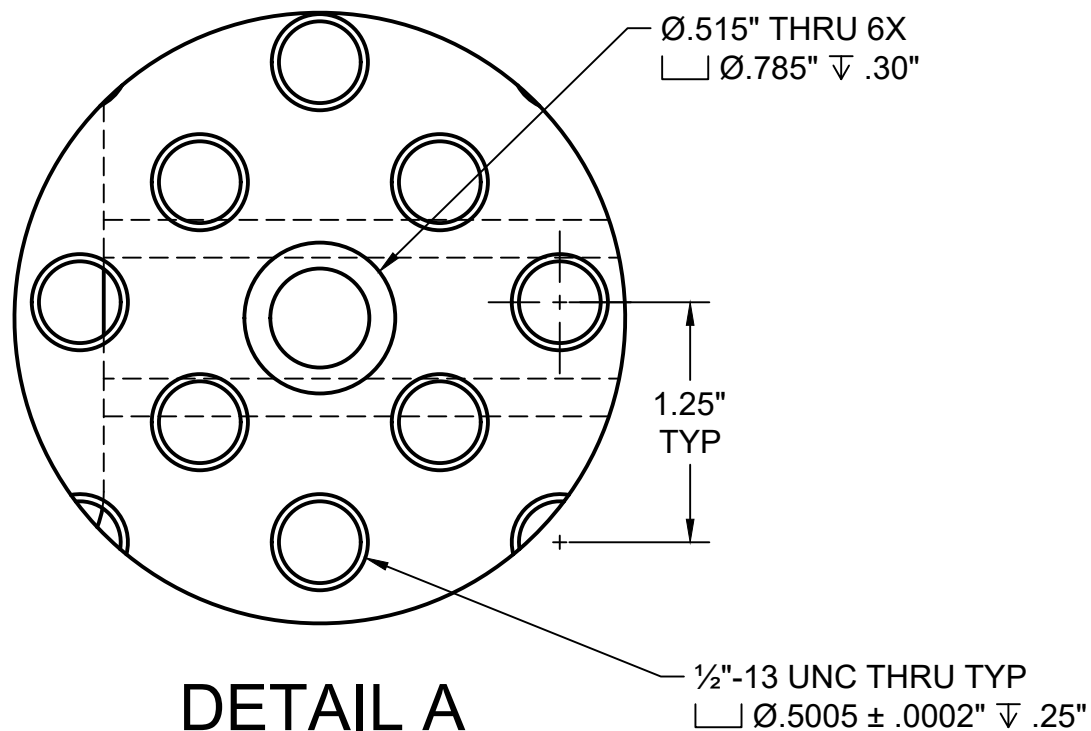

4.44"
11.95"
3.70"

.50" TYP
25.00"
34.00"

DETAIL A
SCALE 1:1

PROJECT SMW Fixture Plates			
TITLE Precision Matthews PM-833T & TV 34" x 12" Fixture Plate and Table			
APPROVED	SIZE	CODE	DWG NO
CHECKED	B		
DRAWN Alex Pinson 6/18/2020	SCALE 2:7	WEIGHT	SHEET 1/1
			REV 1