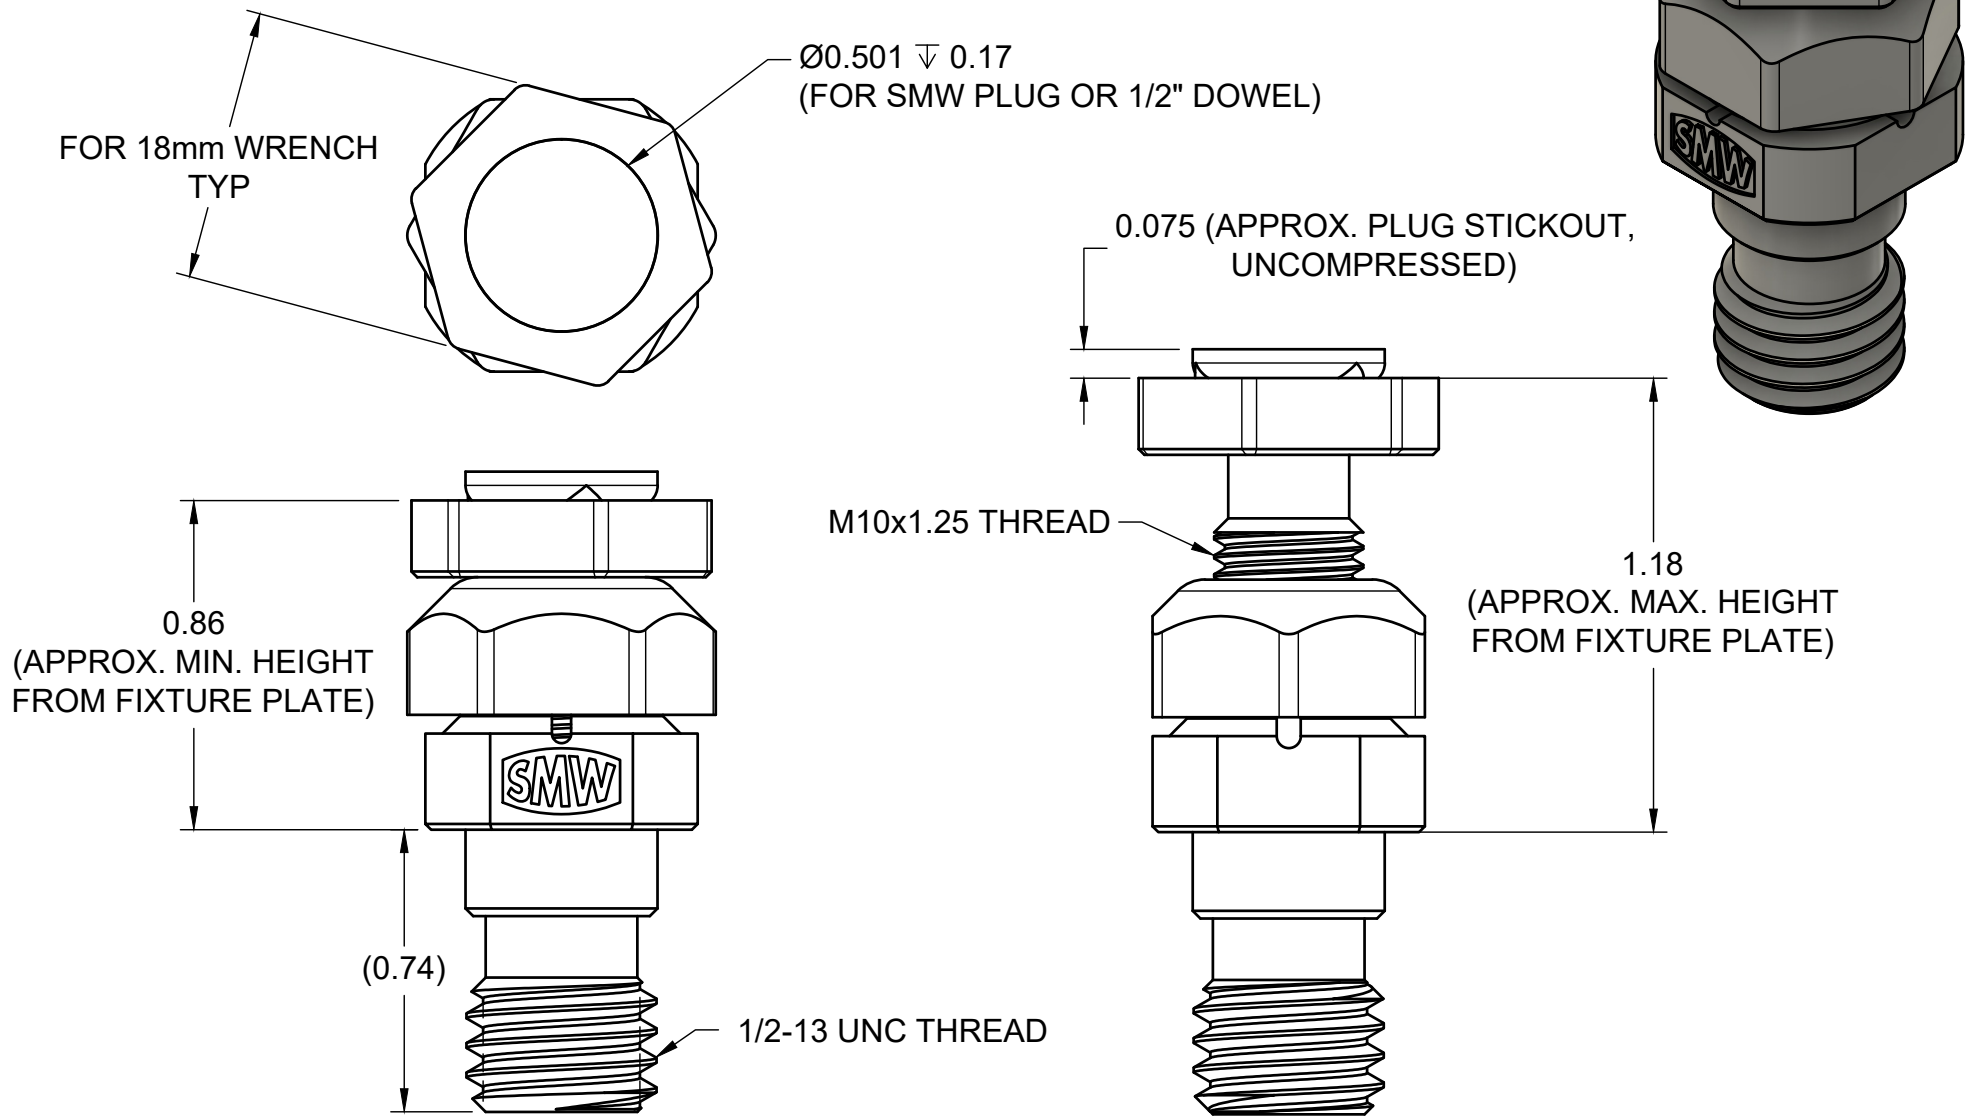

Gen3 PlugJack Basic Dimensions

ALL DIMENSIONS IN INCHES (UNLESS OTHERWISE SPECIFIED)